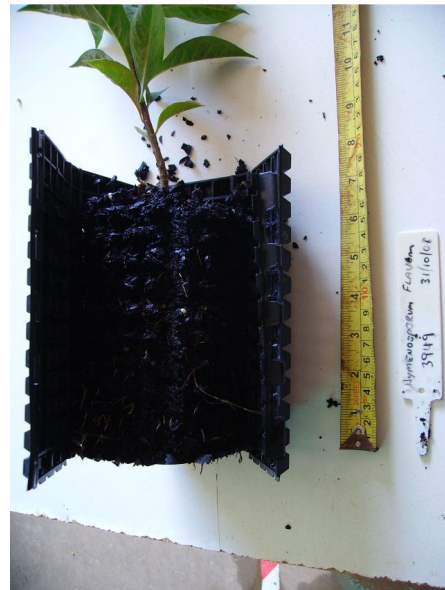

Hymenosporum flavum

Sown: 20/5/08

Date potted: 31/10/08

Pot type: RocketPot S1020

Date	Environment	Observations	Avg Height
31.10.08	Full sun		40mm
19.11.08	Full sun		80mm
28.11.08	Full sun	Height of tallest plant 110 mm	80mm
17.12.08	Full sun	Height of tallest plant 230 mm	180mm
13.01.09	Full sun	Height of tallest plant 370mm. Basal trunk caliper 5mm. Deep Root growth to pot base	323mm

6.12.08 6 weeks from planting

13.01.09
11 weeks from planting

6.12.08 Root development through soil profile

13.01.09
11 weeks from planting