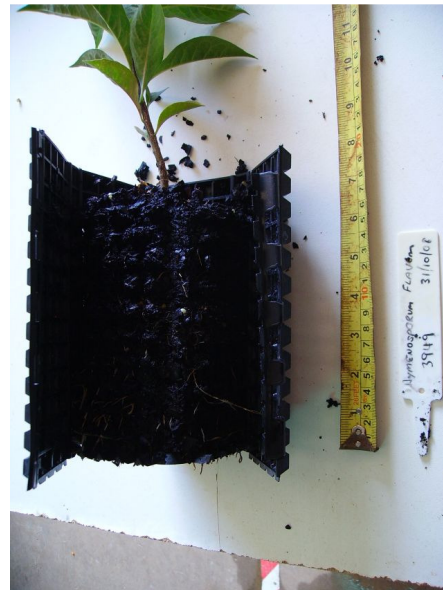

Hymenosporum flavum

Sown: 20/5/08

Date potted: 31/10/08

Pot type: RocketPot S1020

Date	Environment	Observations	Avg Height
31.10.08	Full sun		40mm
19.11.08	Full sun		80mm
28.11.08	Full sun	Height of tallest plant 110 mm	80mm
17.12.08	Full sun	Height of tallest plant 230 mm	180mm
13.01.09	Full sun	Height of tallest plant 370mm. Basal trunk caliper 5mm. Deep Root growth to pot base	323mm

6.12.08 6 weeks from planting

13.01.09
11 weeks from planting

6.12.08 Root development through soil profile

13.01.09
11 weeks from planting