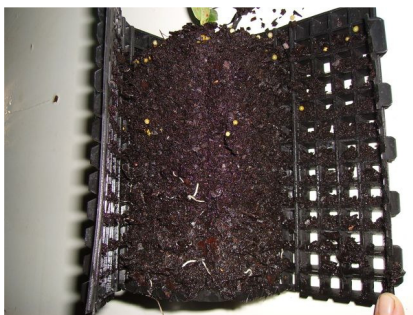

6.12.08 Root development through soil profile